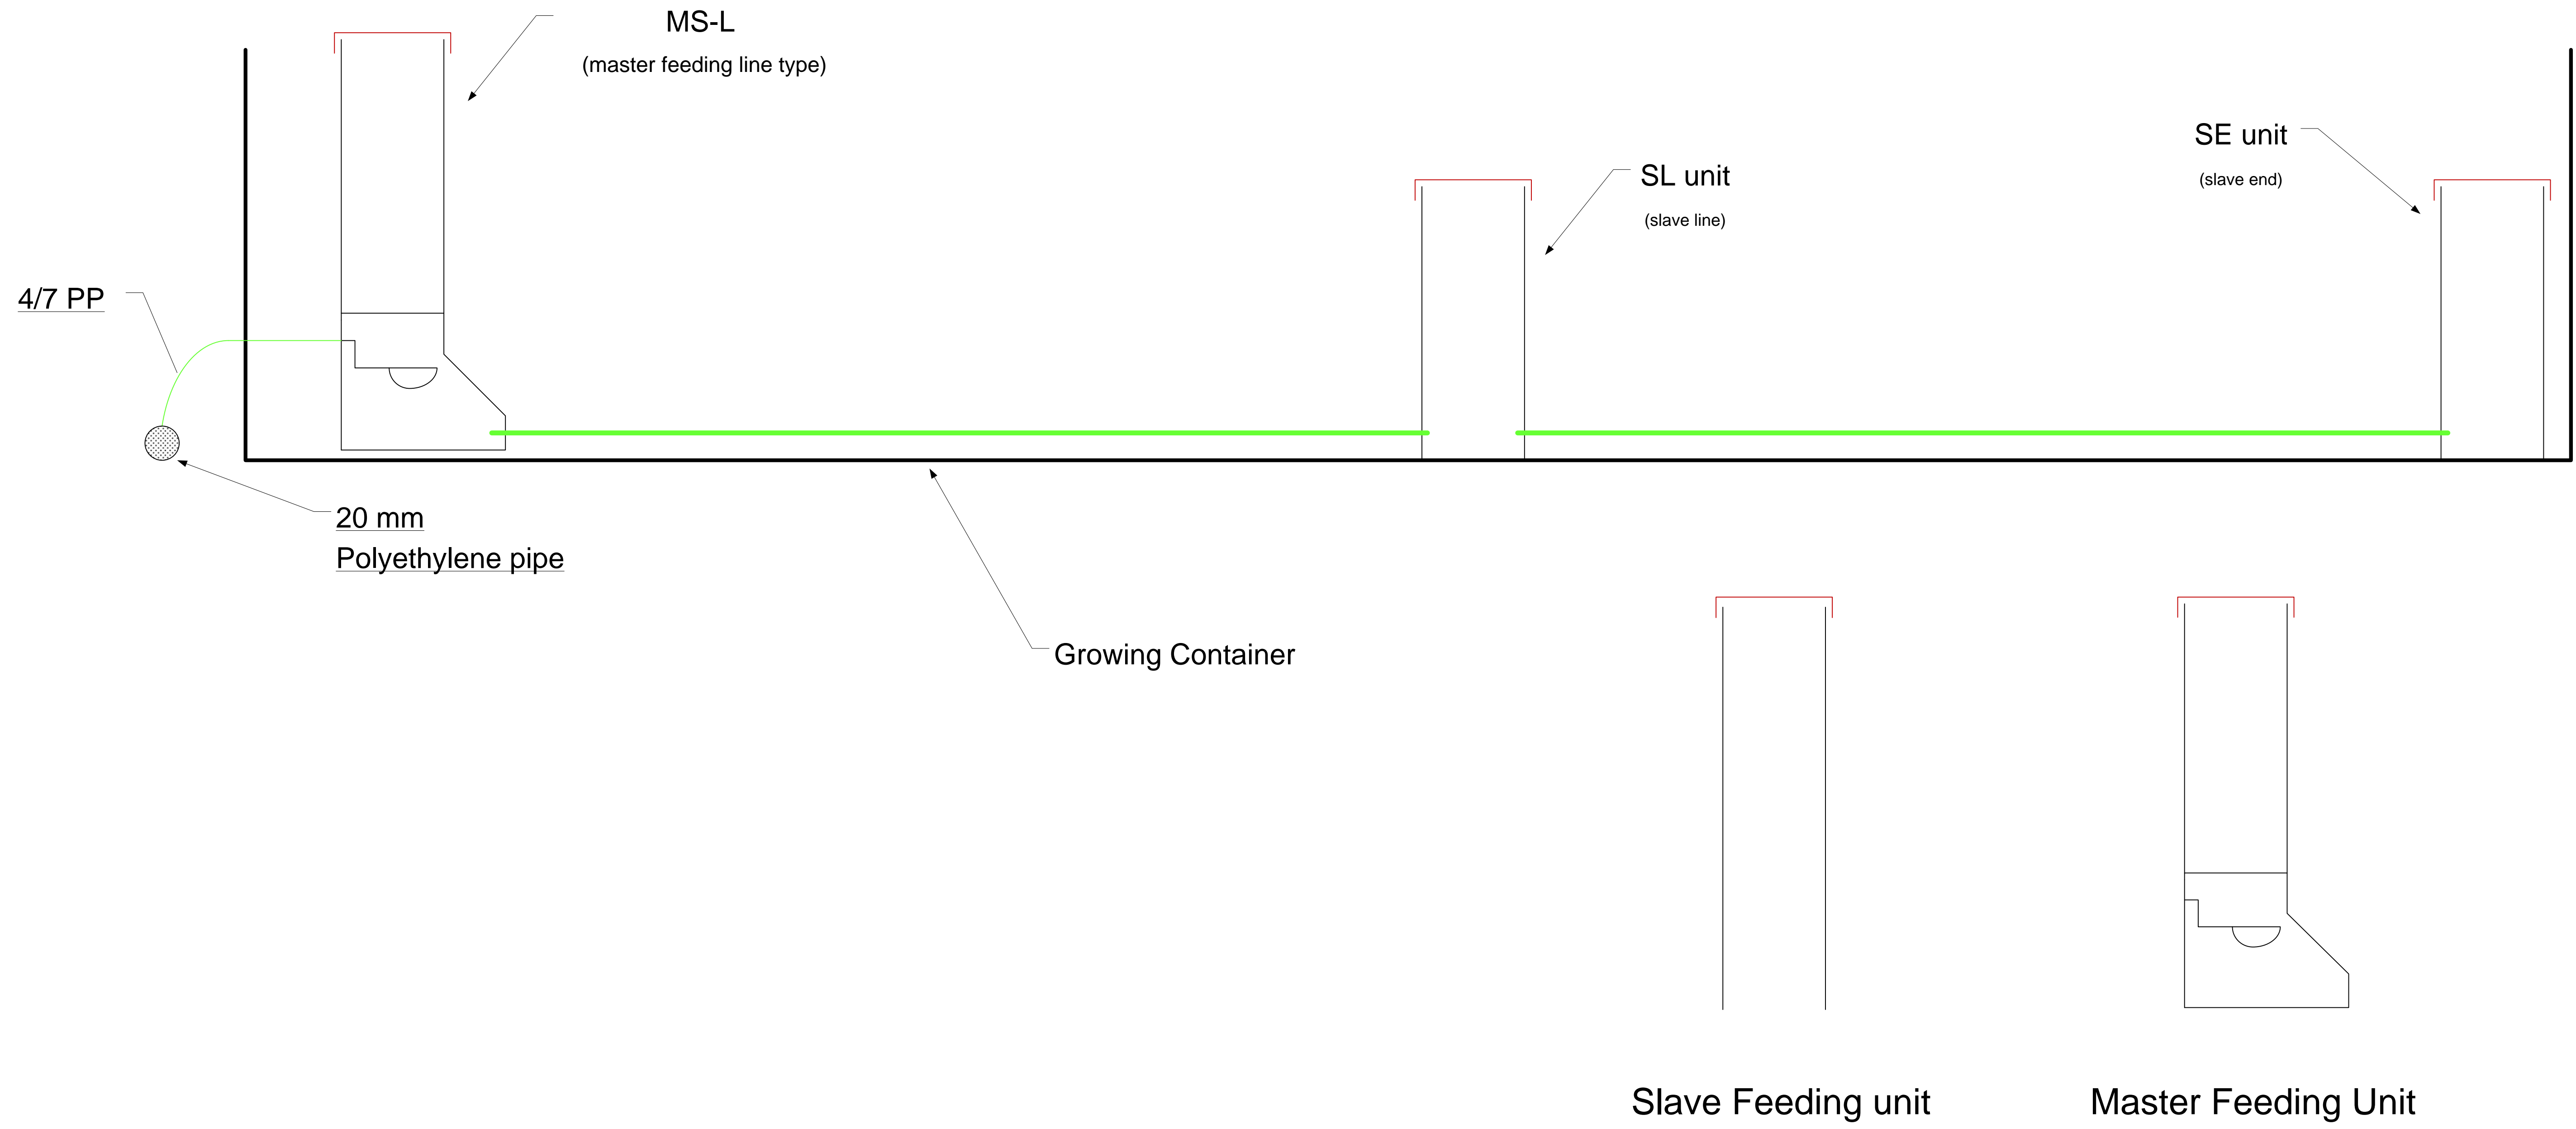

TYPE OF GROWING CONTAINERS

10x3 cm Beam

Net Base + polyethylene or pvc

Feeding System

Plants Position – W30
(units are in cm)

Plants Position – W50

(units are in mm)

70 li Tree Container