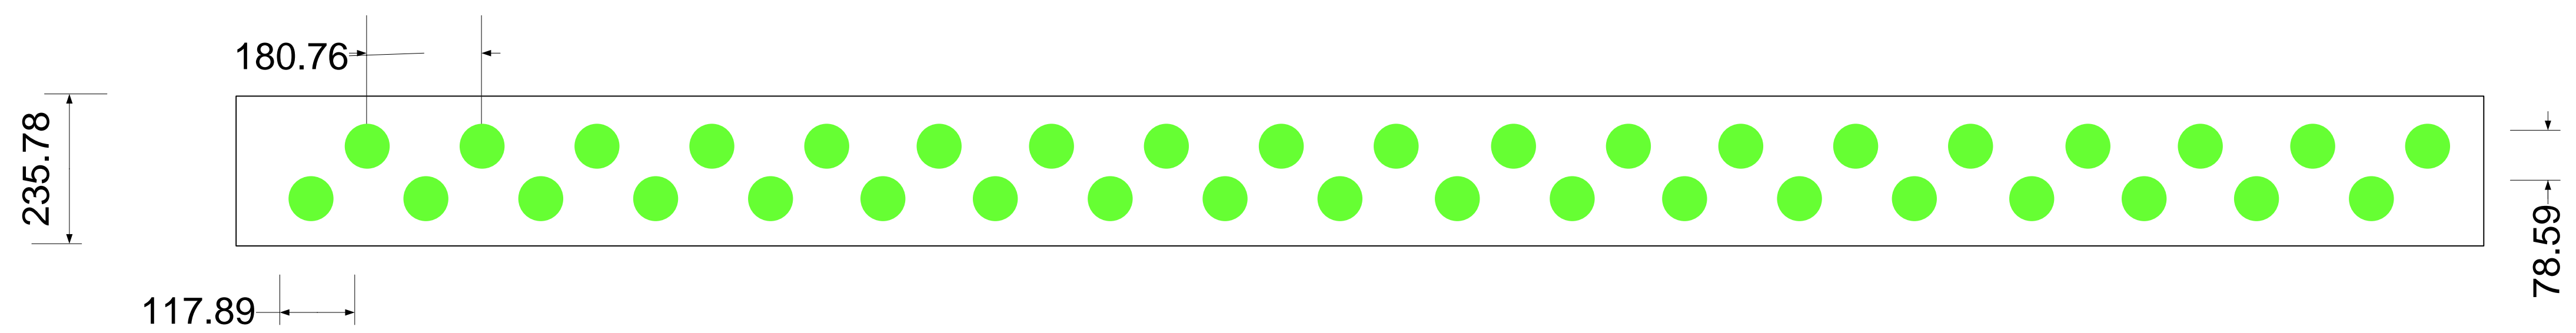

TYPE OF GROWING CONTAINERS

10x3 cm Beam

Net Base + polyethylene or pvc

Feeding System

Plants Position – W30
(units are in cm)

Plants Position – W50

(units are in mm)

70 li Tree Container