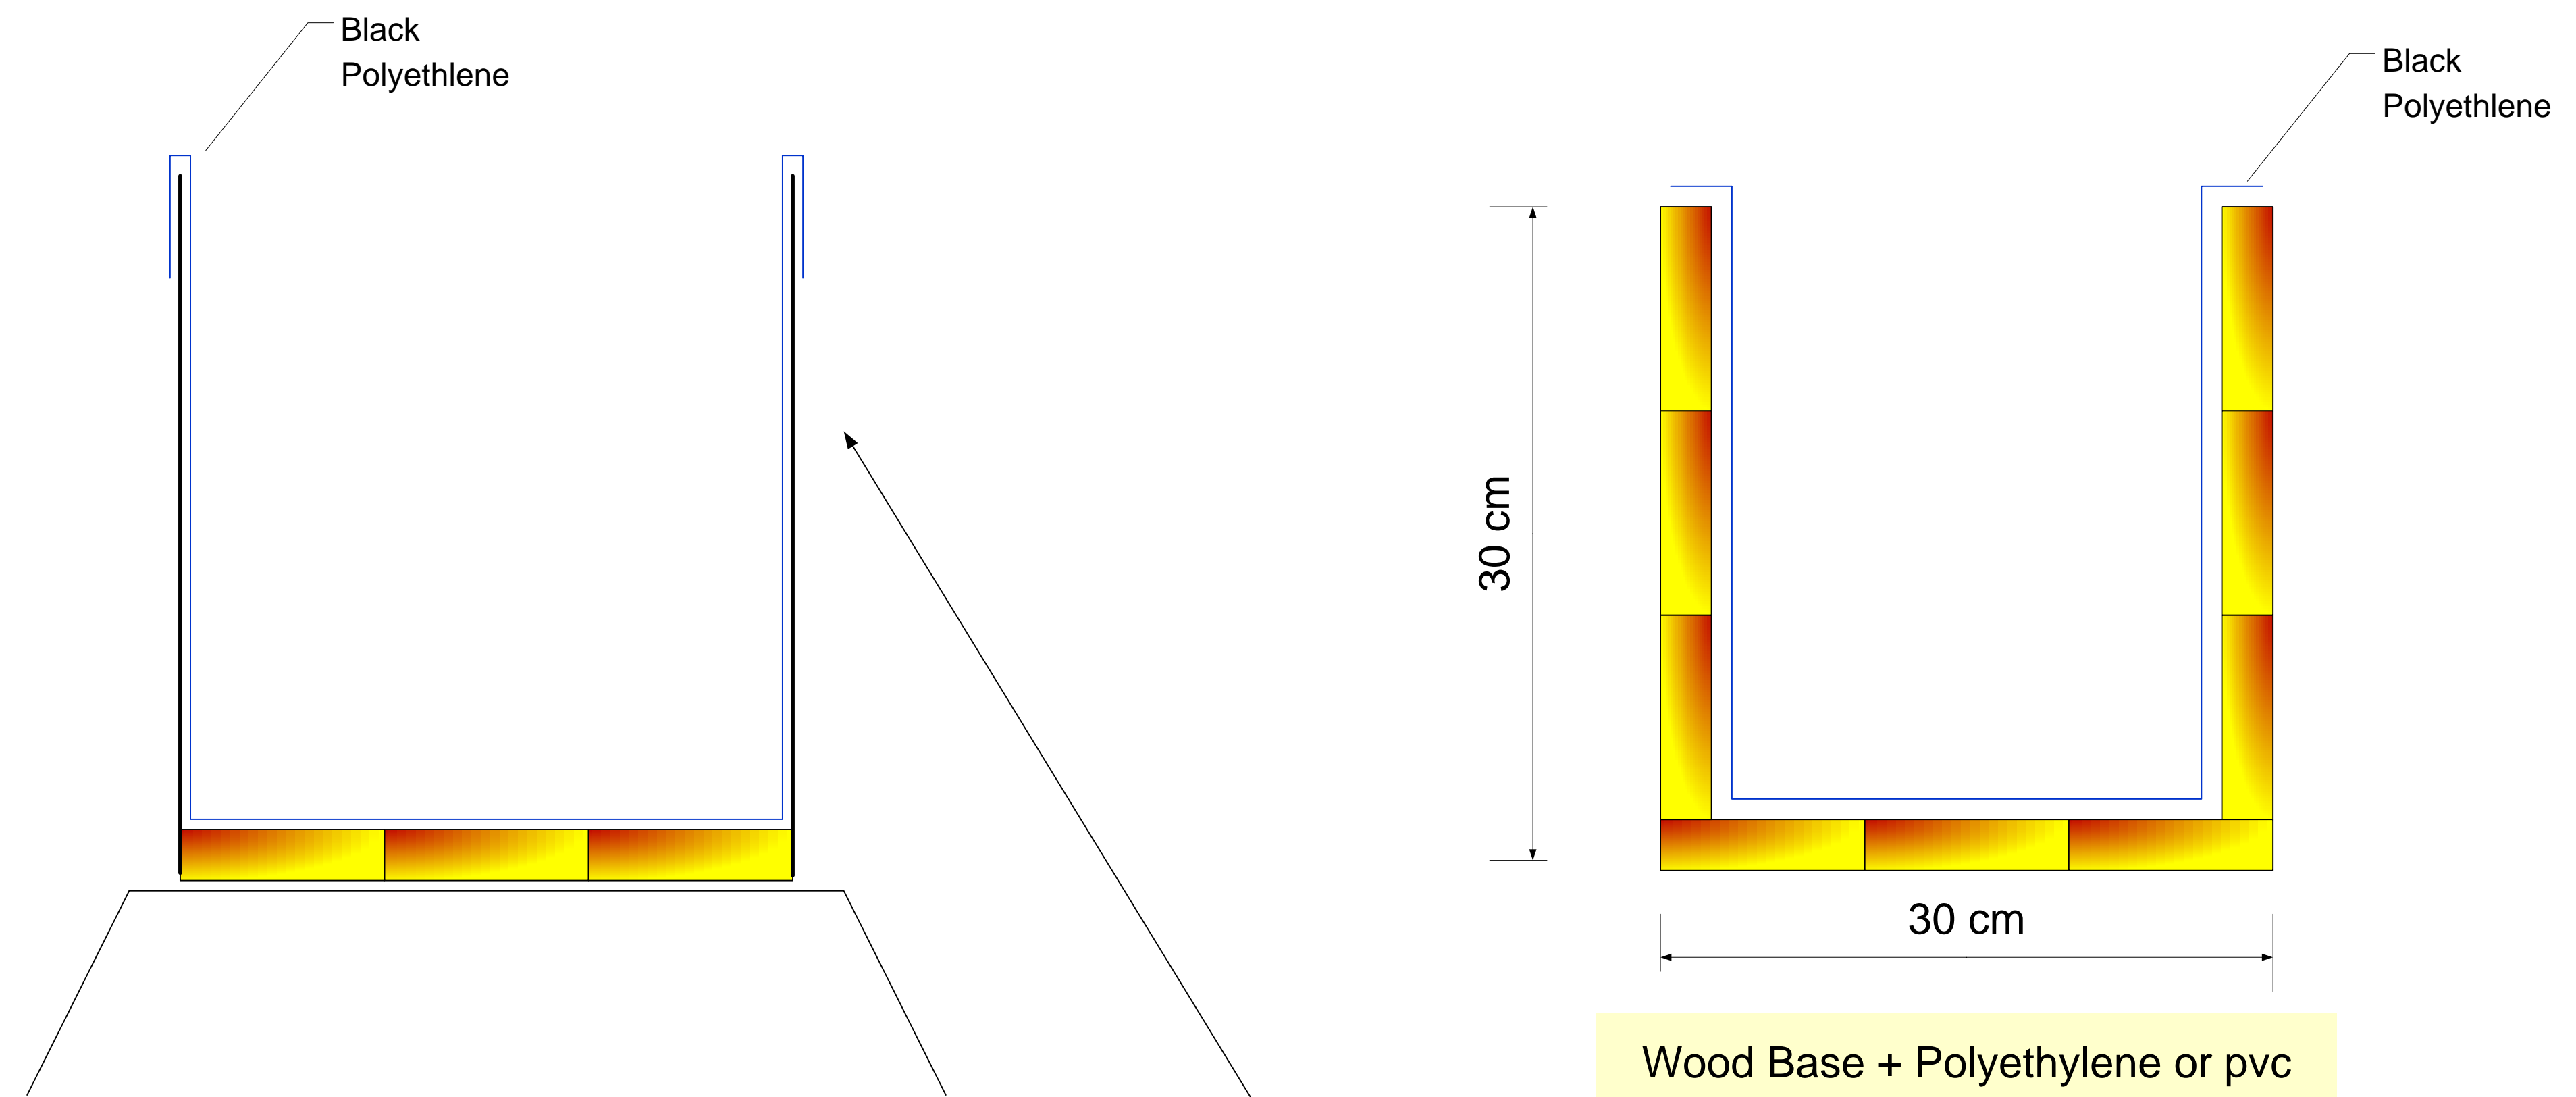

TYPE OF GROWING CONTAINERS

10x3 cm Beam

Net Base + polyethylene or pvc

Feeding System

Plants Position – W30
(units are in cm)

Plants Position – W50

(units are in mm)

70 li Tree Container