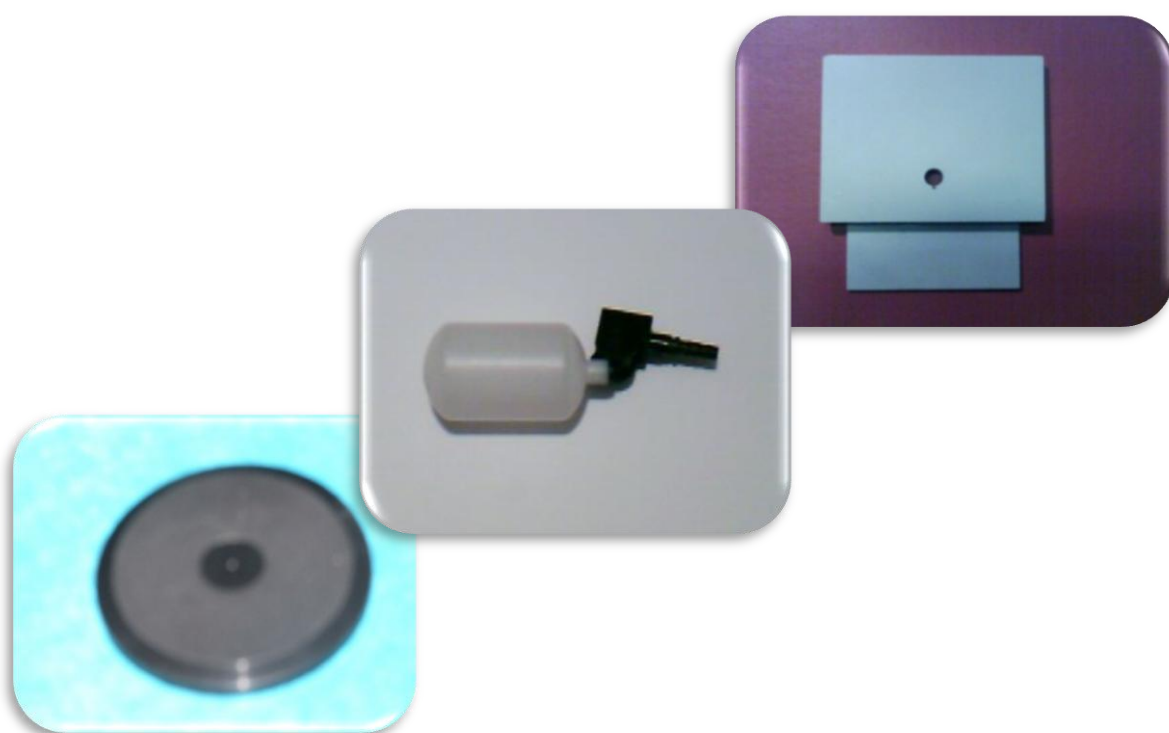

Item	Fit to container depth	description
FP - 30	30 cm	Master feeding unit including connection to one, two or three slaves
FP - 40	40 cm	Master feeding unit including connection to one, two or three slaves
FP - 50	50 cm	Master feeding unit including connection to one, two or three slaves
FP - 60	60 cm	Master feeding unit including connection to one, two or three slaves
FP - 70	70 cm	Master feeding unit including connection to one, two or three slaves
SL - 30	30 cm	Slave – line feeding unit
SL - 40	40 cm	Slave – line feeding unit
SL - 50	50 cm	Slave – line feeding unit
SL - 60	60 cm	Slave – line feeding unit
SL - 70	70 cm	Slave – line feeding unit
SE - 30	30 cm	Slave – End line feeding unit
SE - 40	40 cm	Slave – End line feeding unit
SE - 50	50 cm	Slave – End line feeding unit
SE - 60	60 cm	Slave – End line feeding unit
SE - 70	70 cm	Slave – End line feeding unit

Accessories

Item	Cat No
Buoy teeth connection	F-7/10
Buoy thread connection	F – 1/8
Float box door	DP1
7 mm pp pipe	P – 7/10
Engle 8x1/4	E – 8 1/4
Connection 8x1/4	C – 8 1/4
Teeth starter	S – 816
Thread starter	S – 1/2"
Cover	Cup
Geo technique sleeve 110	GO – 110
Geo technique sleeve 160	GO – 160